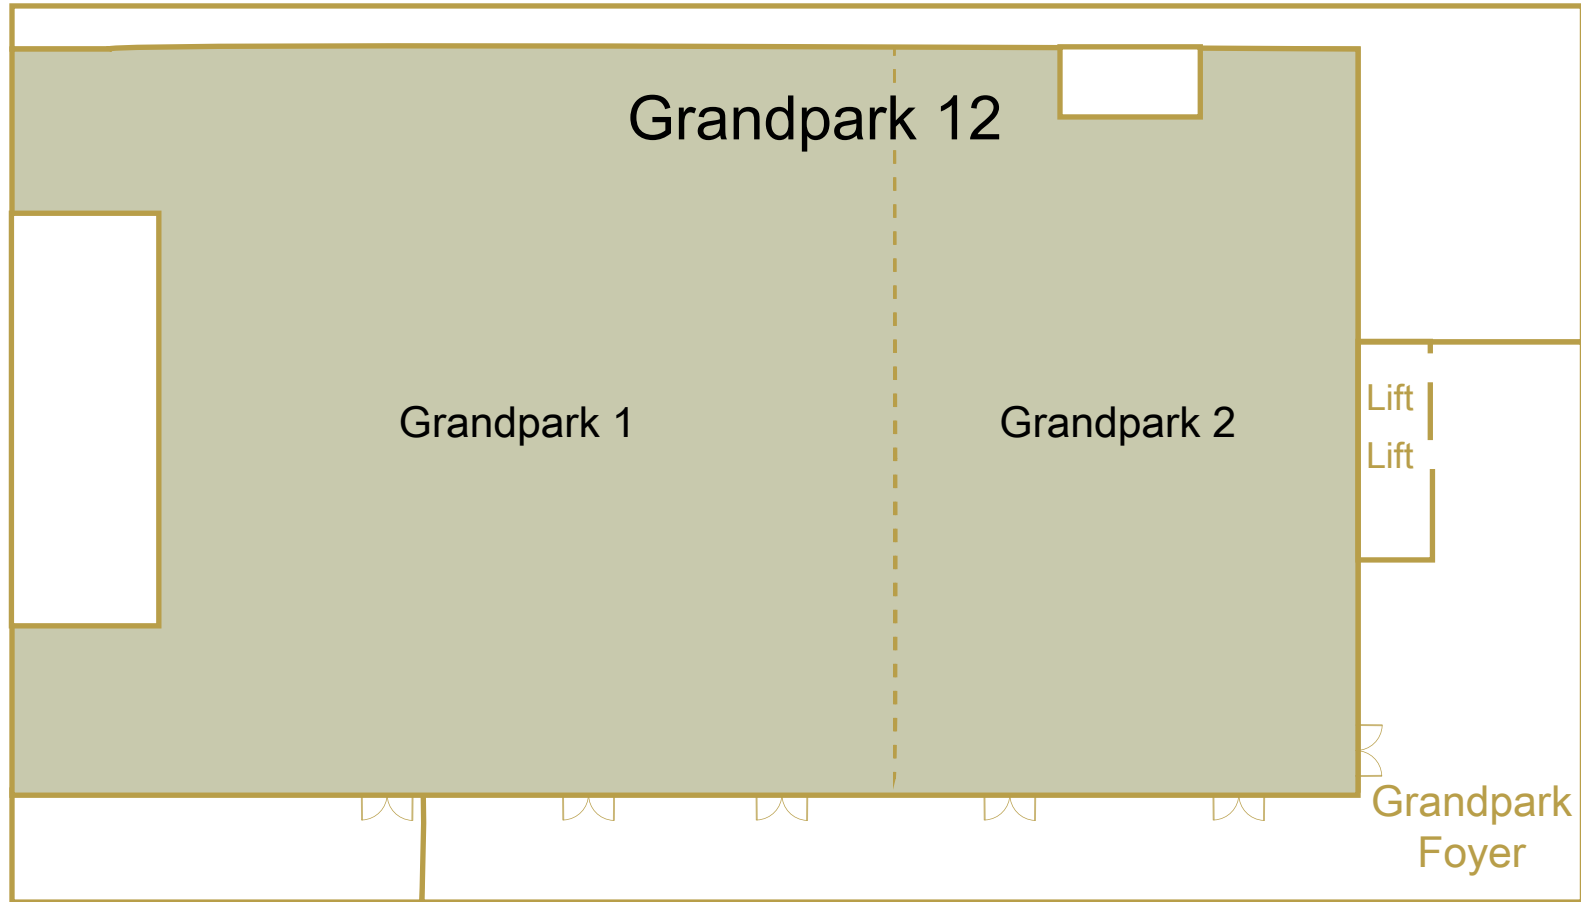

GRANDPARK BALLROOM

AVANA GRAND HOTEL & CONVENTION

900 Bangna District Bangkok 10260, Thailand Telephone: +66 (0) 2 763 2900 Ext 0123, Email: avanabkk.wedding@gmail.com

Grandpark Ballroom

7 th Floor

Event Rooms	Dimension	Ceiling High	Stage Dimension	Square Meter	Banquet	Classroom	Theater	Ushape	Boardroom	Reception
Grandpark 12	45.8 m. 26 m.	6 m.	4.8 m x 9.6 m.	1,190 SQM	780-820	750-780	1,300	200	156	1,500
Grandpark 1	30.8 m. 26 m.	6 m.	4.8 x 9.6 m.	800 SQM	400-450	450-480	1,000	144	96	1,200
Grandpark 2	15 m.x 26 m.	6 m.	2.4 x 4.8 m.	390 SQM	250-280	230-250	480	90	82	700

Grandpark-Banquet

7 th Floor

AVANA GRAND HOTEL & CONVENTION

7 th Floor

AVANA GRAND HOTEL & CONVENTION

7 th Floor

AVANA GRAND HOTEL & CONVENTION

7 th Floor