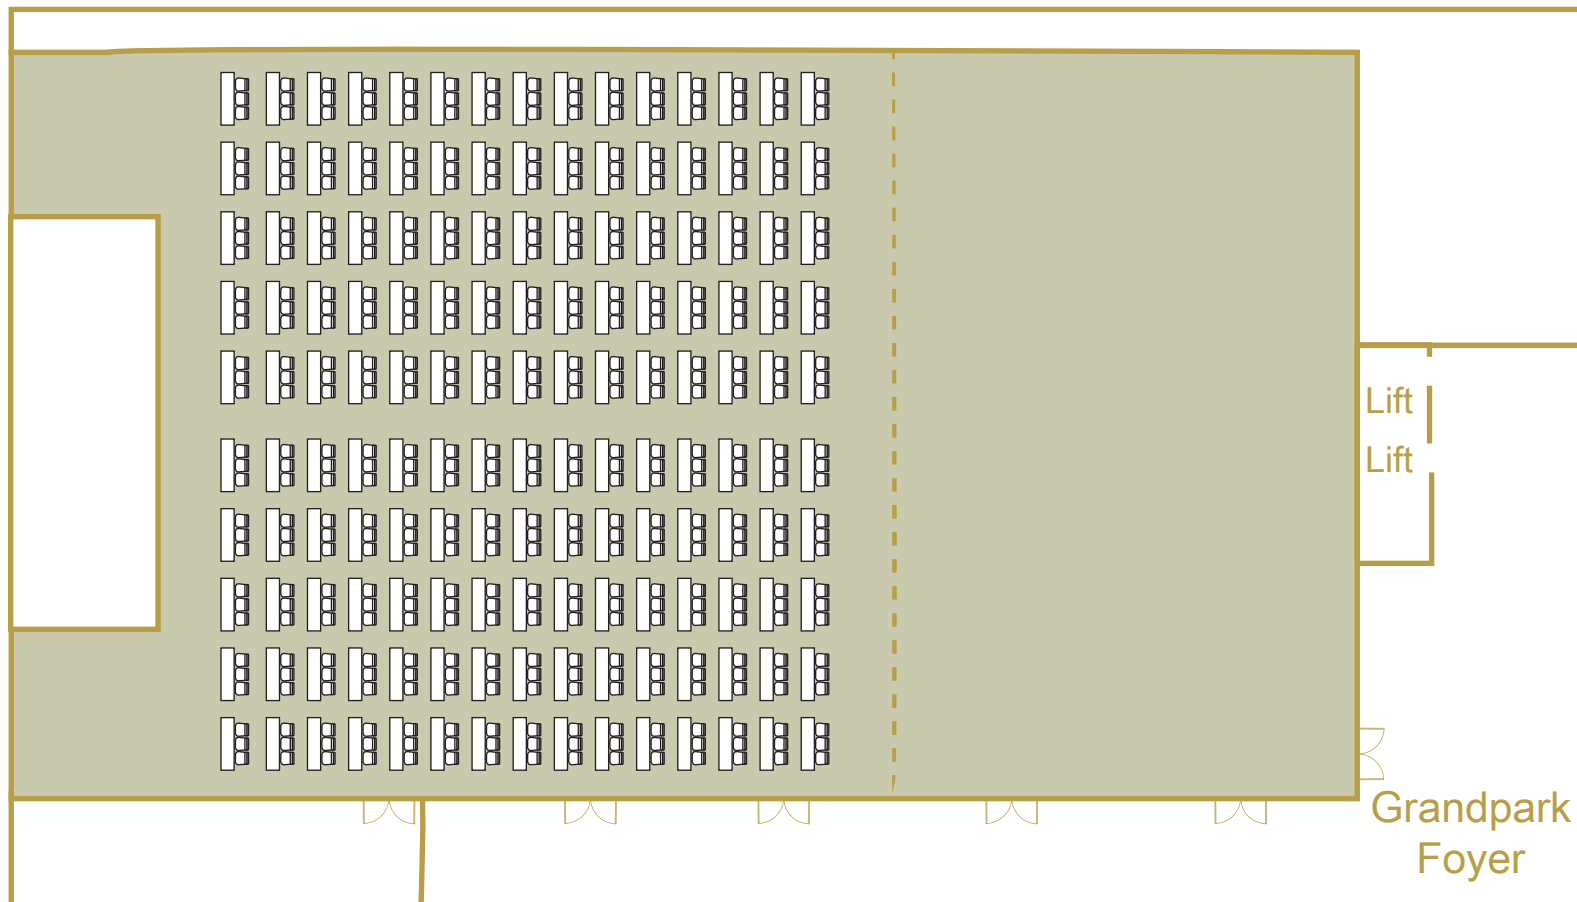

7 th Floor

AVANA GRAND HOTEL & CONVENTION