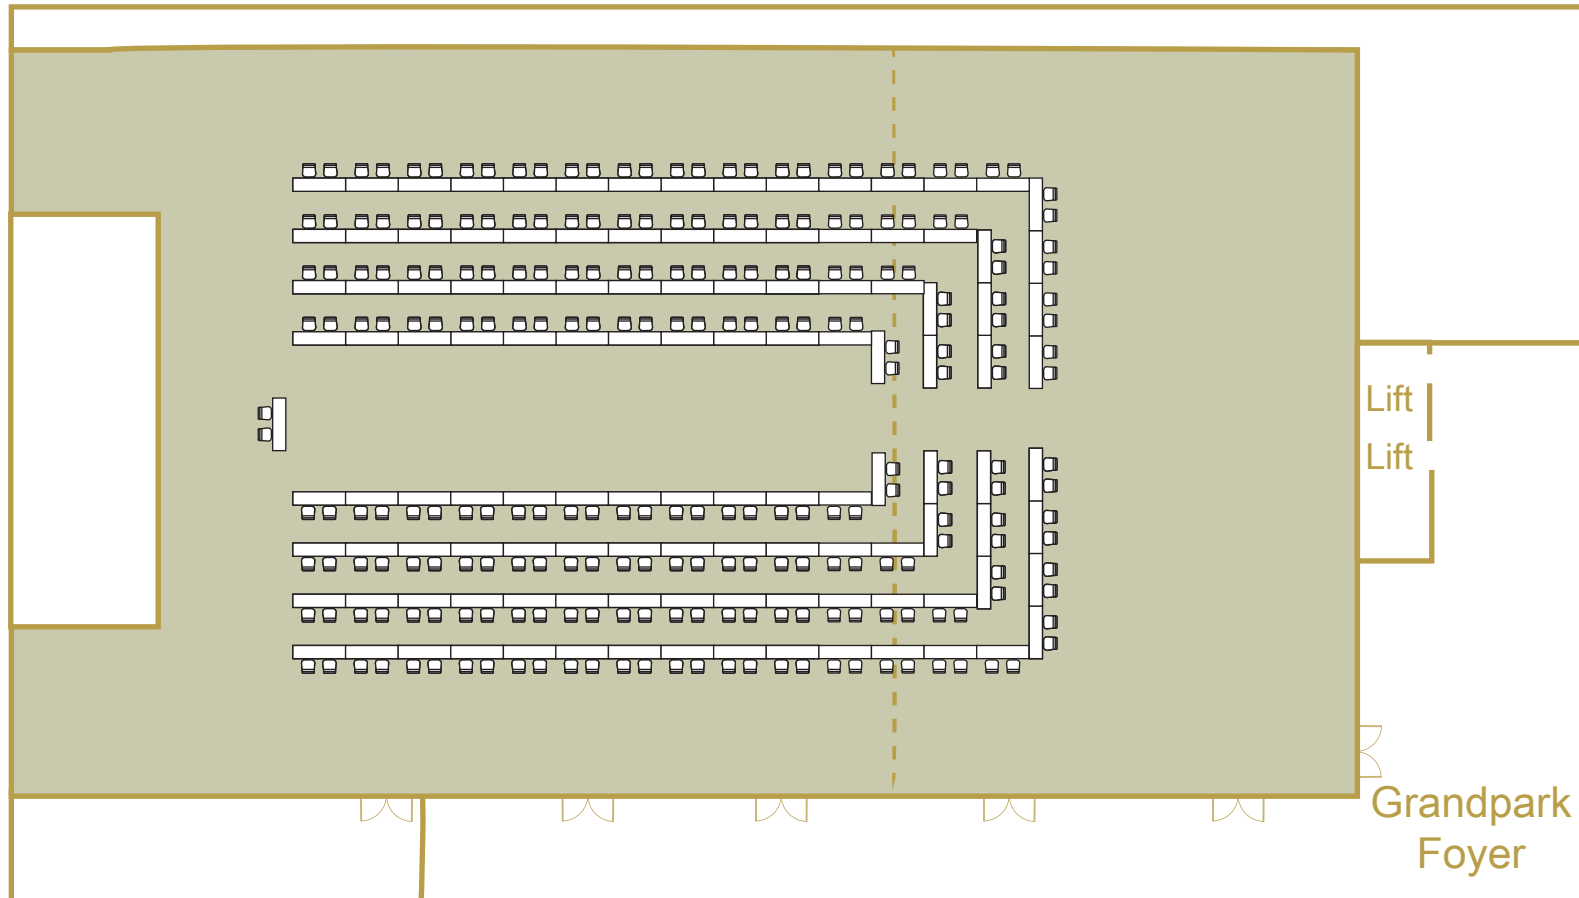

7 th Floor

AVANA GRAND HOTEL & CONVENTION

900 Bangna District Bangkok 10260, Thailand Telephone: +66 (0) 2 763 2900 Ext 0123, ID LINE: @avanahotel Email: avanabkk.wedding@gmail.com