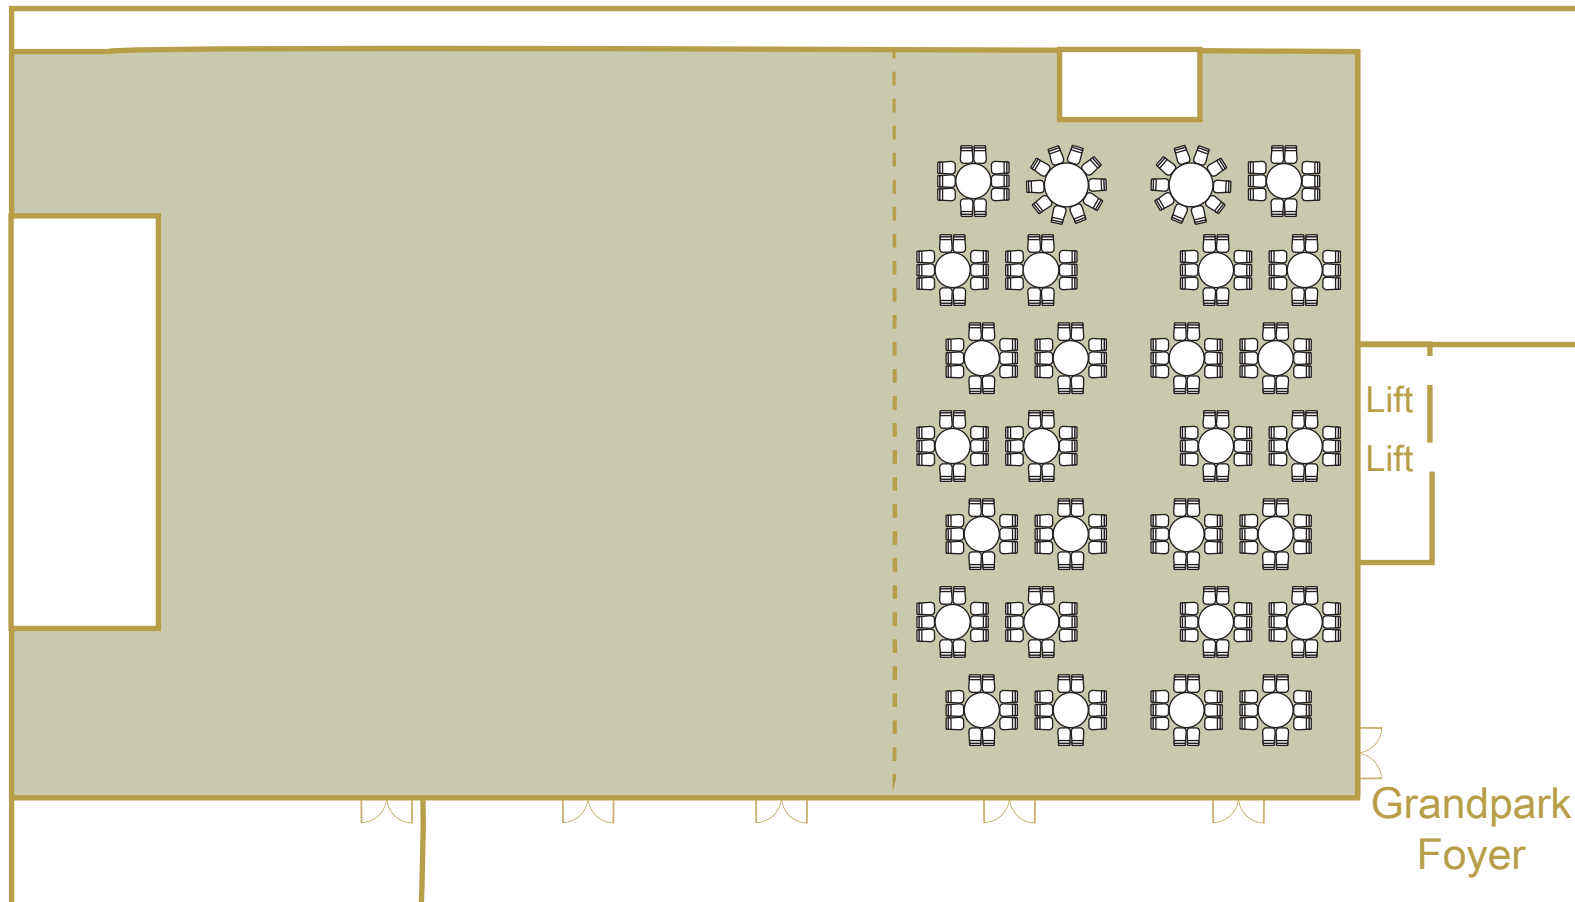

GRANDPARK BALLROOM

AVANA GRAND HOTEL & CONVENTION

900 Bangna District Bangkok 10260, Thailand Telephone: +66 (0) 2 763 2900 Ext 0123, Email: avanabkk.wedding@gmail.com

Grandpark Ballroom

7 th Floor

Event Rooms	Dimension	Ceiling High	Stage Dimension	Square Meter	Banquet	Classroom	Theater	Ushape	Boardroom	Reception
Grandpark 12	45.8 m. 26 m.	6 m.	4.8 m x 9.6 m.	1,190 SQM	780-820	750-780	1,300	200	156	1,500
Grandpark 1	30.8 m. 26 m.	6 m.	4.8 x 9.6 m.	800 SQM	400-450	450-480	1,000	144	96	1,200
Grandpark 2	15 m.x 26 m.	6 m.	2.4 x 4.8 m.	390 SQM	250-280	230-250	480	90	82	700

Grandpark-Banquet

7 th Floor

AVANA GRAND HOTEL & CONVENTION

7 th Floor

AVANA GRAND HOTEL & CONVENTION

7 th Floor

AVANA GRAND HOTEL & CONVENTION

7 th Floor