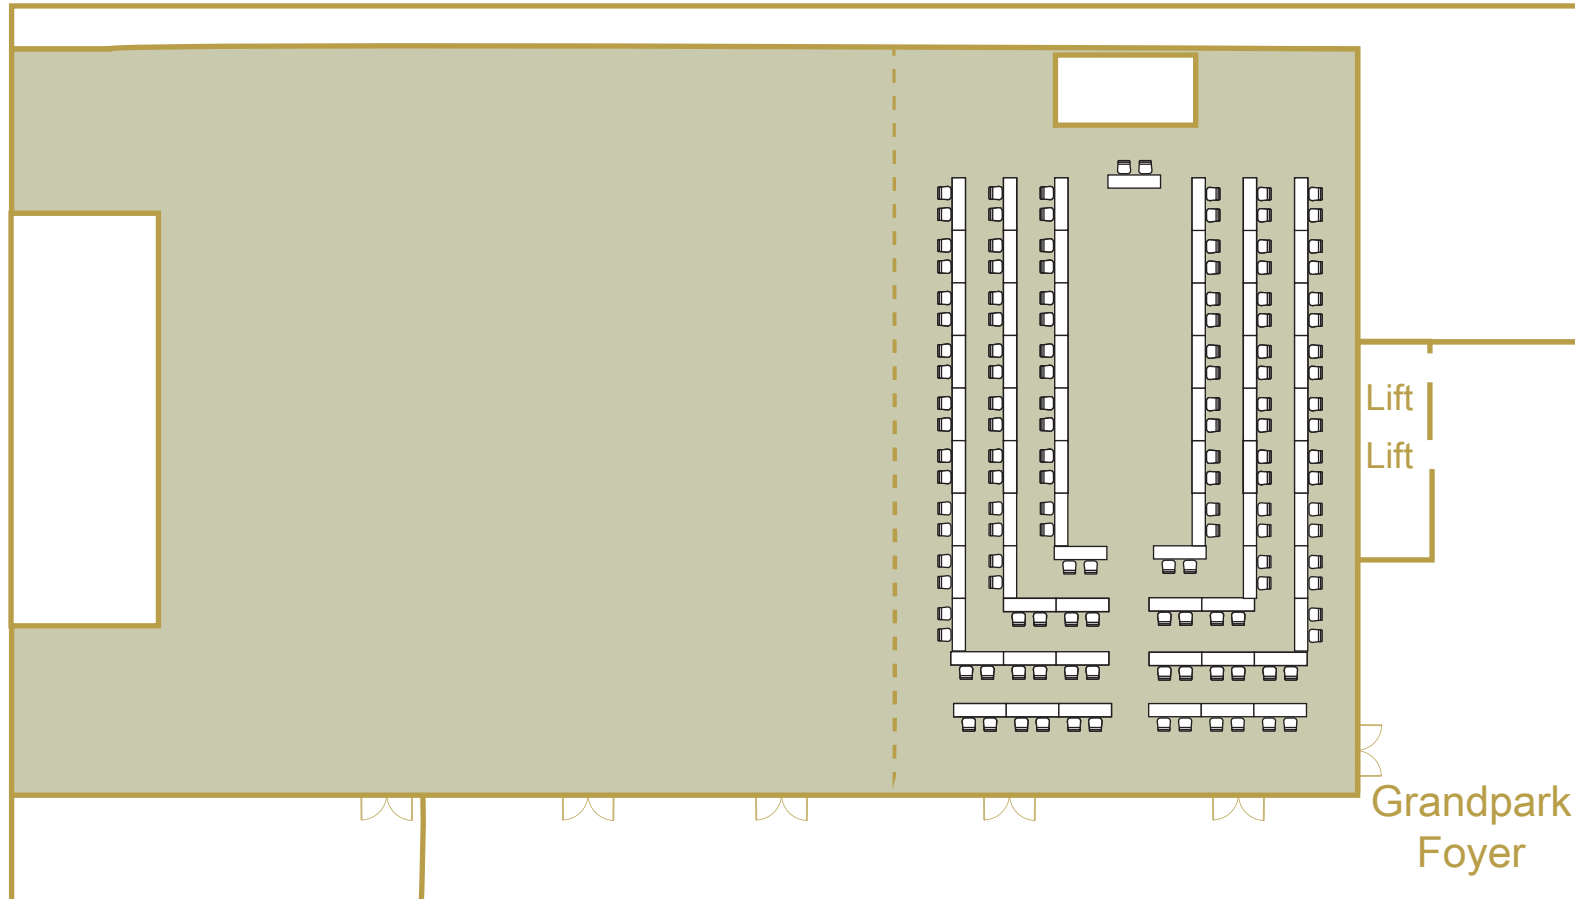

7 th Floor

AVANA GRAND HOTEL & CONVENTION