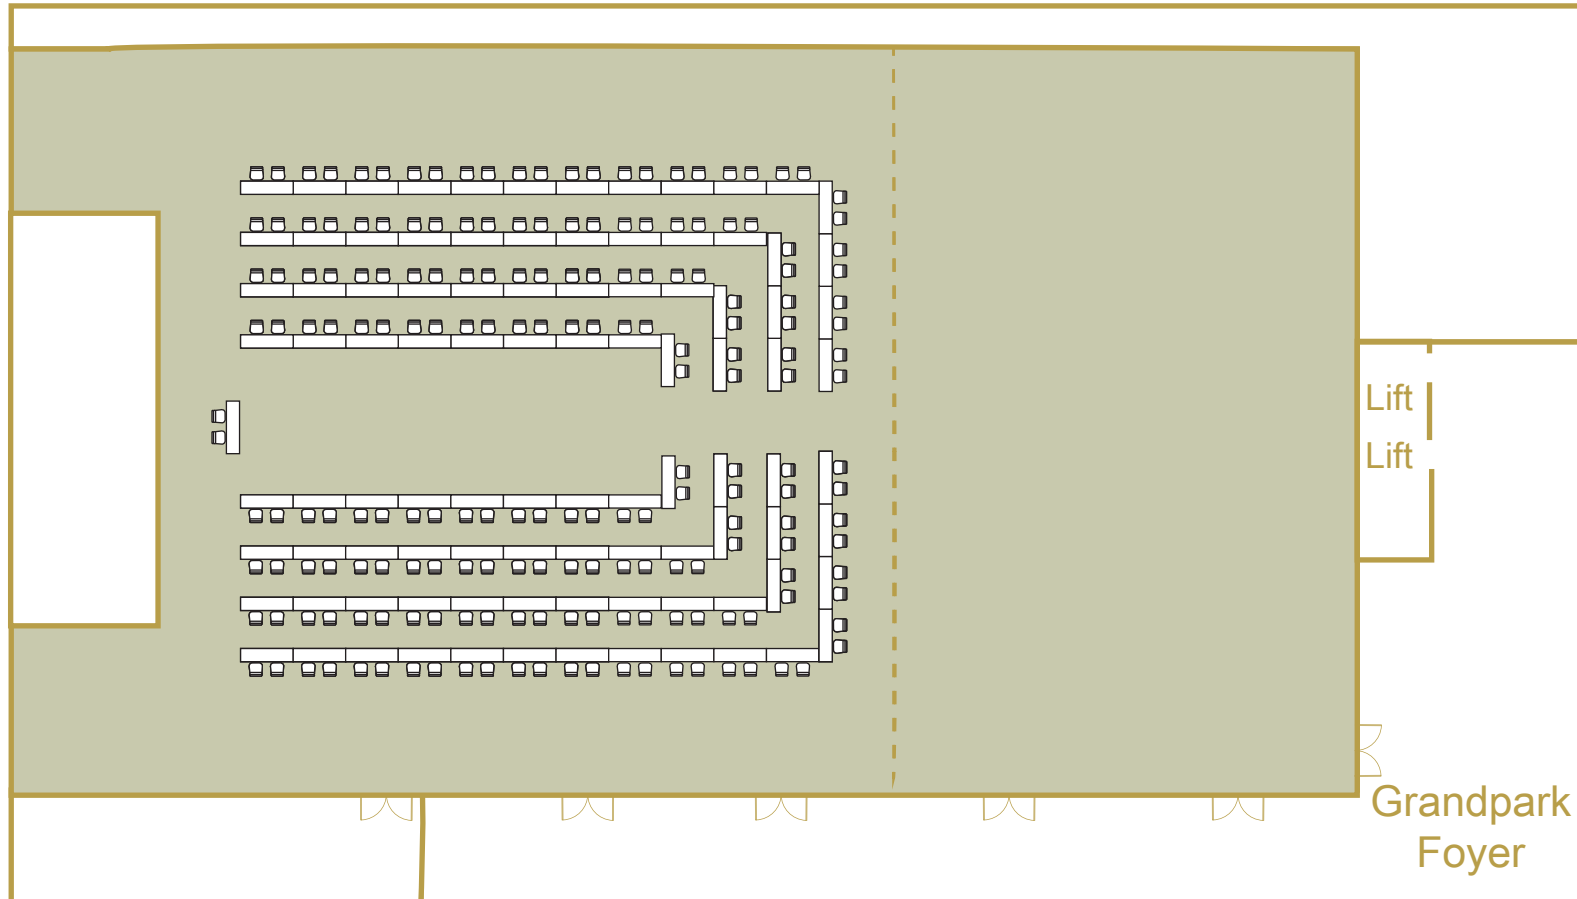

7 th Floor

AVANA GRAND HOTEL & CONVENTION