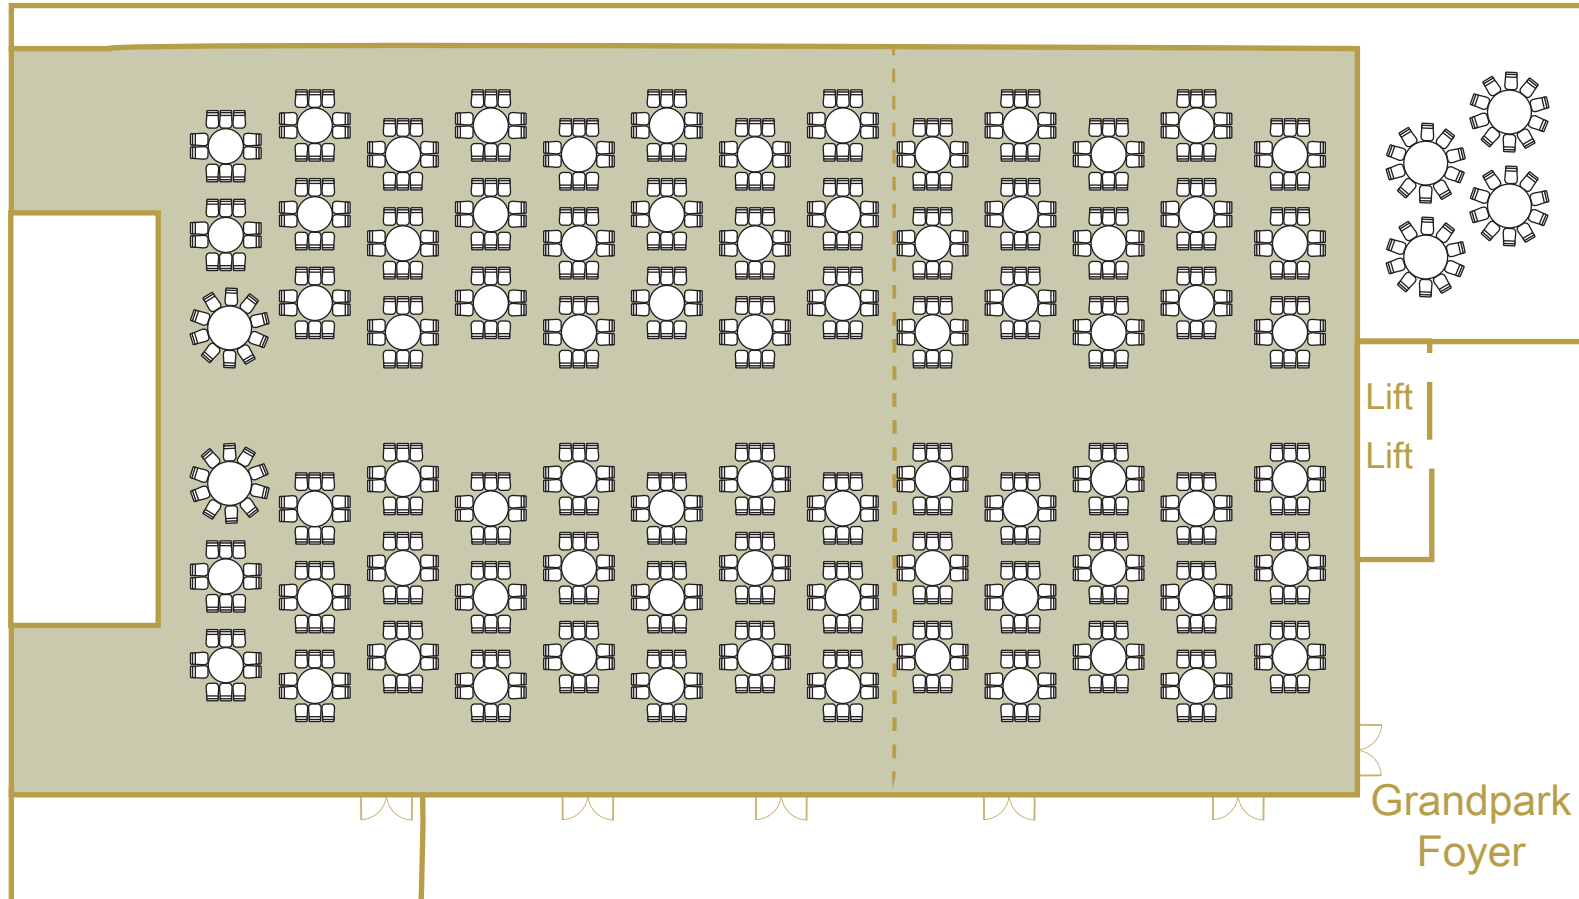

GRANDPARK BALLROOM

AVANA GRAND HOTEL & CONVENTION

900 Bangna District Bangkok 10260, Thailand Telephone: +66 (0) 2 763 2900 Ext 0123, Email: avanabkk.wedding@gmail.com

Grandpark Ballroom

7 th Floor

Event Rooms	Dimension	Ceiling High	Stage Dimension	Square Meter	Banquet	Classroom	Theater	Ushape	Boardroom	Reception
Grandpark 12	45.8 m. 26 m.	6 m.	4.8 m x 9.6 m.	1,190 SQM	780-820	750-780	1,300	200	156	1,500
Grandpark 1	30.8 m. 26 m.	6 m.	4.8 x 9.6 m.	800 SQM	400-450	450-480	1,000	144	96	1,200
Grandpark 2	15 m.x 26 m.	6 m.	2.4 x 4.8 m.	390 SQM	250-280	230-250	480	90	82	700

Grandpark-Banquet

7 th Floor

AVANA GRAND HOTEL & CONVENTION

7 th Floor

AVANA GRAND HOTEL & CONVENTION

7 th Floor

AVANA GRAND HOTEL & CONVENTION

7 th Floor