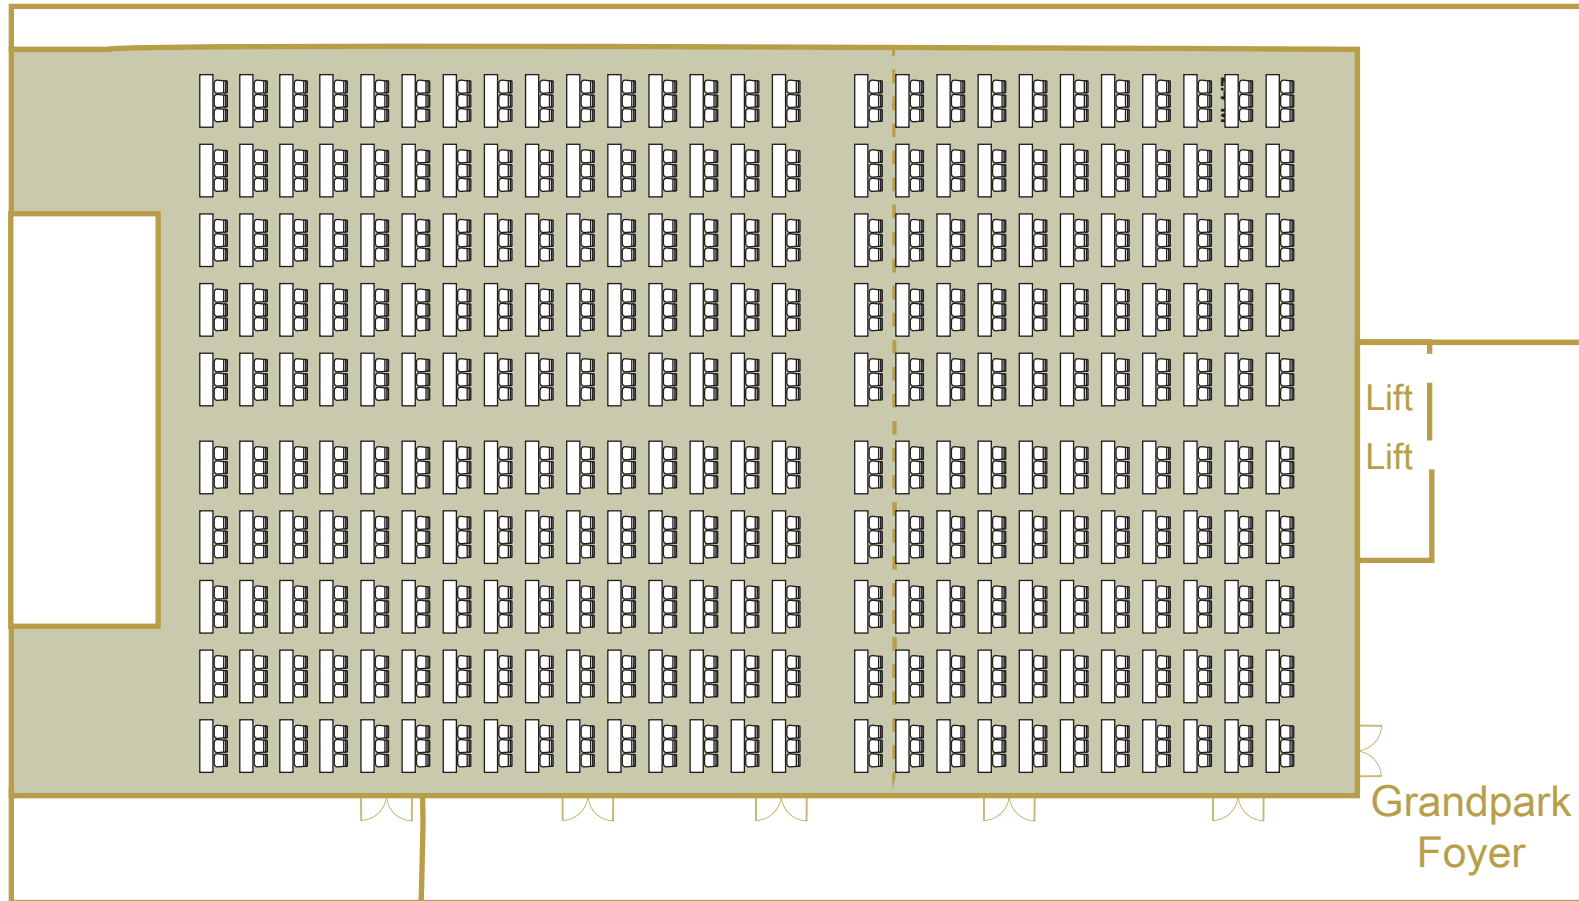

GRANDPARK BALLROOM

AVANA GRAND HOTEL & CONVENTION

900 Bangna District Bangkok 10260, Thailand Telephone: +66 (0) 2 763 2900 Ext 0123, Email: avanabkk.wedding@gmail.com

Grandpark Ballroom

7 th Floor

Event Rooms	Dimension	Ceiling High	Stage Dimension	Square Meter	Banquet	Classroom	Theater	Ushape	Boardroom	Reception
Grandpark 12	45.8 m. 26 m.	6 m.	4.8 m x 9.6 m.	1,190 SQM	780-820	750-780	1,300	200	156	1,500
Grandpark 1	30.8 m. 26 m.	6 m.	4.8 x 9.6 m.	800 SQM	400-450	450-480	1,000	144	96	1,200
Grandpark 2	15 m.x 26 m.	6 m.	2.4 x 4.8 m.	390 SQM	250-280	230-250	480	90	82	700

Grandpark-Banquet

7 th Floor

AVANA GRAND HOTEL & CONVENTION

7 th Floor

AVANA GRAND HOTEL & CONVENTION

7 th Floor

AVANA GRAND HOTEL & CONVENTION

7 th Floor