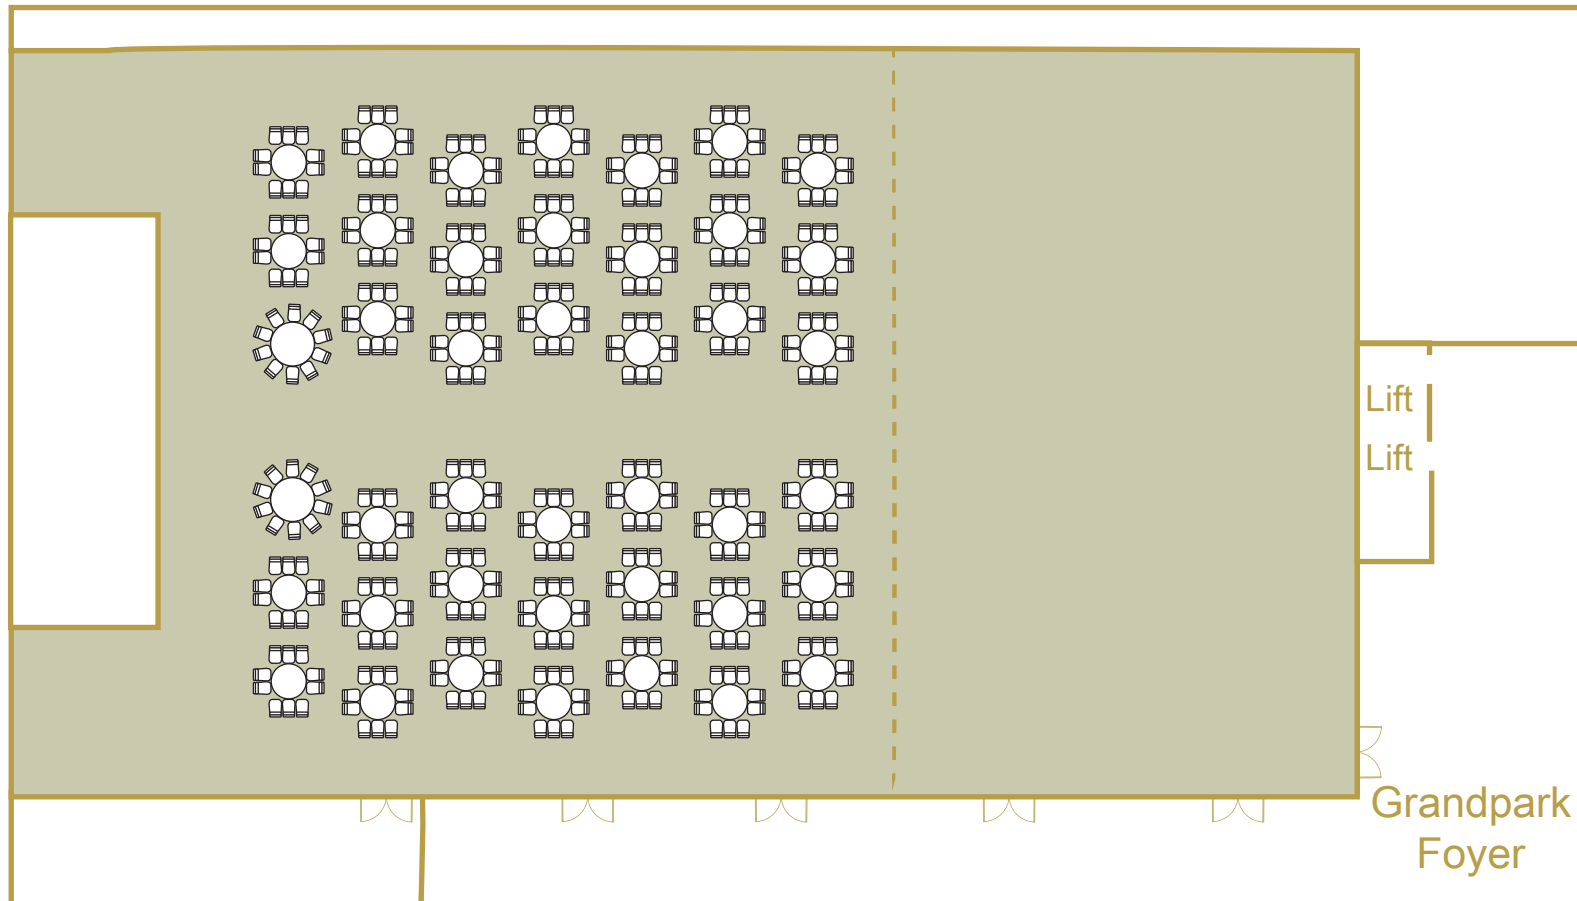

GRANDPARK BALLROOM

AVANA GRAND HOTEL & CONVENTION

900 Bangna District Bangkok 10260, Thailand Telephone: +66 (0) 2 763 2900 Ext 0123, Email: avanabkk.wedding@gmail.com

Grandpark Ballroom

7 th Floor

Event Rooms	Dimension	Ceiling High	Stage Dimension	Square Meter	Banquet	Classroom	Theater	Ushape	Boardroom	Reception
Grandpark 12	45.8 m. 26 m.	6 m.	4.8 m x 9.6 m.	1,190 SQM	780-820	750-780	1,300	200	156	1,500
Grandpark 1	30.8 m. 26 m.	6 m.	4.8 x 9.6 m.	800 SQM	400-450	450-480	1,000	144	96	1,200
Grandpark 2	15 m.x 26 m.	6 m.	2.4 x 4.8 m.	390 SQM	250-280	230-250	480	90	82	700

Grandpark-Banquet

7 th Floor

AVANA GRAND HOTEL & CONVENTION

7 th Floor

AVANA GRAND HOTEL & CONVENTION

7 th Floor

AVANA GRAND HOTEL & CONVENTION

7 th Floor