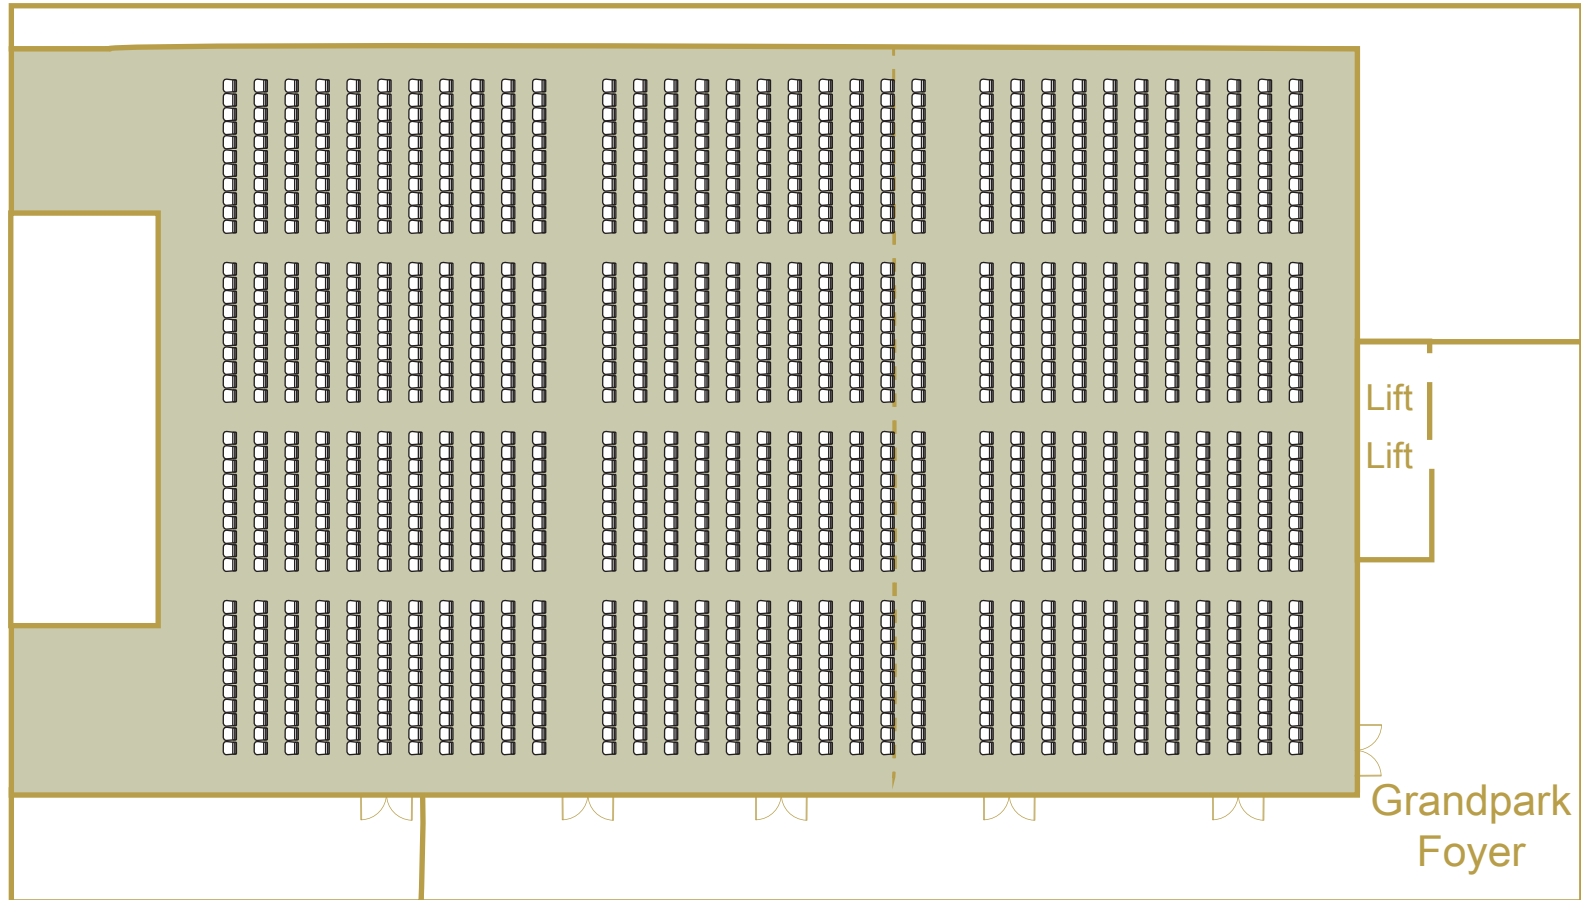

7 th Floor

AVANA GRAND HOTEL & CONVENTION